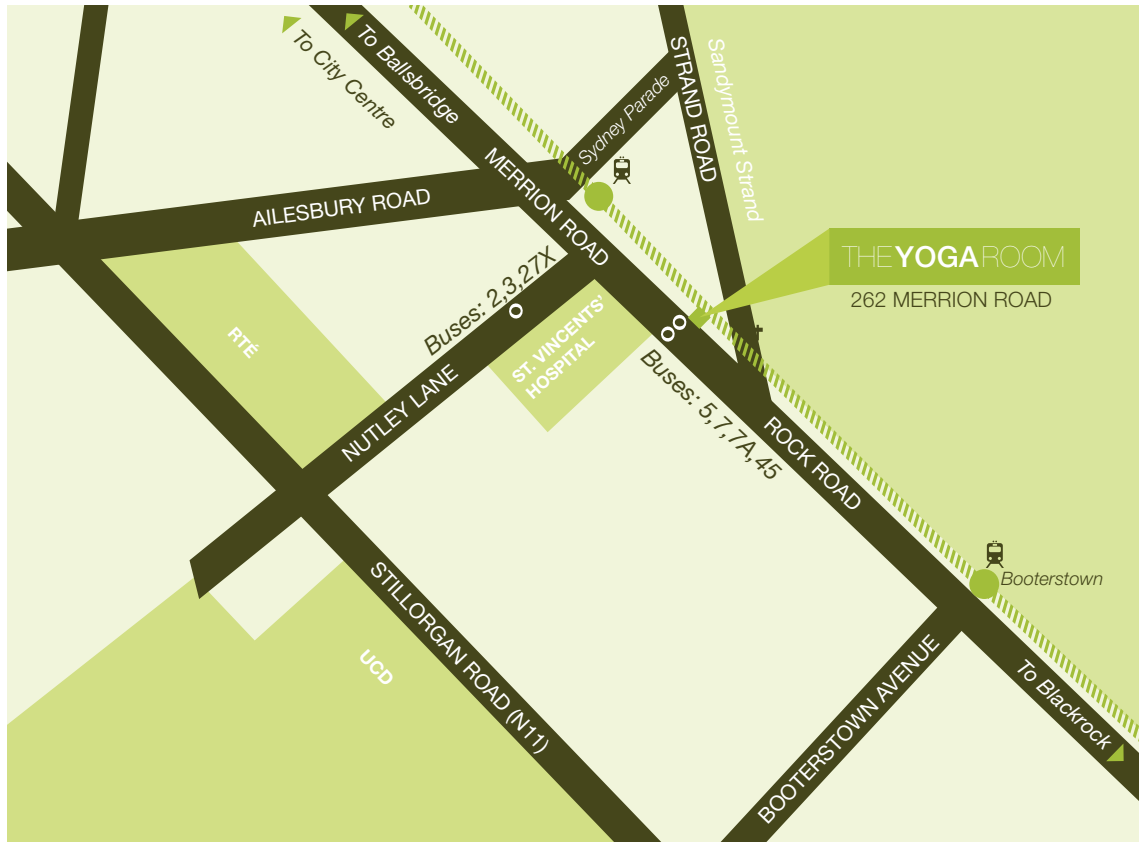

THE YOGA ROOM

The Yoga Room is conveniently located in Dublin 4, one mile south of Dublin's city centre.

BY CAR

From City Centre:

From Merrion Square, take the Merrion Road through Ballsbridge past Jury's Hotel on your left and the RDS on your right. Slow down when St Vincent's Hospital appears on your right. Opposite the Hospital parking is available in Merrion Road Church car. The Yoga Room is located at garden level of number 262 – the tenth red-brick house past the church.

From South Dublin:

Take the Rock Road, via Blackrock towards the Merrion Gates. The Yoga Room is at garden level of the fourth red-brick house on right after the Merrion Gates, number 262. Parking is available in Merrion Road Church, 50m further up on the left, opposite St. Vincent's Hospital.

BY DART

The closest Dart stop is Sydney Parade.

BY BUS

Bus routes 5, 7, 7a and 45 stop right outside The Yoga Room.

Bus routes 2, 3, 27x stop 150m away, on Nutley Lane beside St Vincent's Hospital.